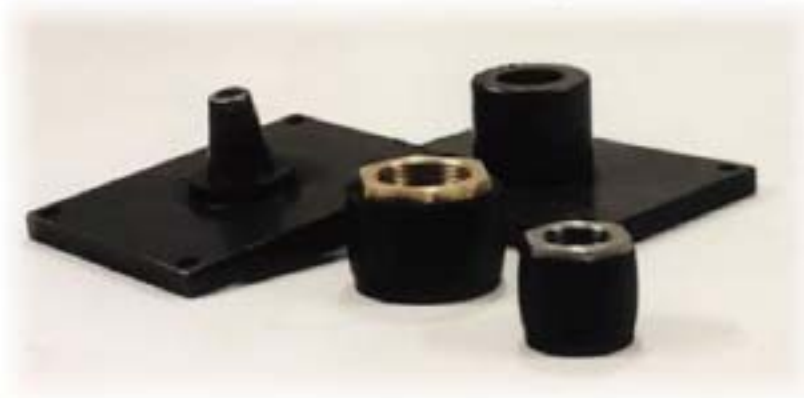

Phone: 763-786-6682
Fax: 763-786-2167
Toll Free: 888-355-5574
email: poly-cam@poly-cam.com

Field Installed Female Header Fittings

- Fused into the wall of the pipe
- Low Profile
- Heater Plate Adapters mate with McElroy, T.D. Williams, Central, Cristy fusing machines
- Available in a size range of .5" thru 2.0" in Brass, 303 Stainless Steel, or 316 Stainless Steel materials